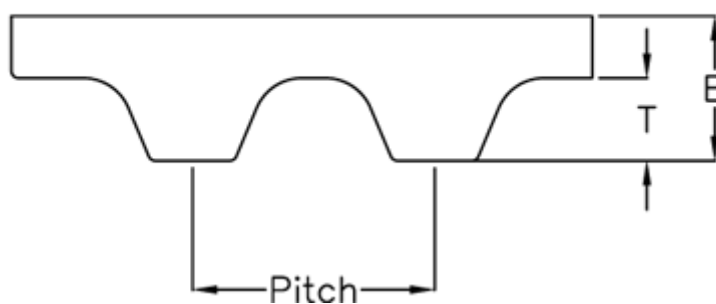

Article number: 602776250972

Description: Gates Timing Belt Synchropower PU 16 AT5 975

Measures

Height B mm	= 2.7
Height T mm	= 1.2
Length	= 975
Number of teeth	= 195
Pitch	= 5
Type	= PU 16 AT5 975
Width	= 16